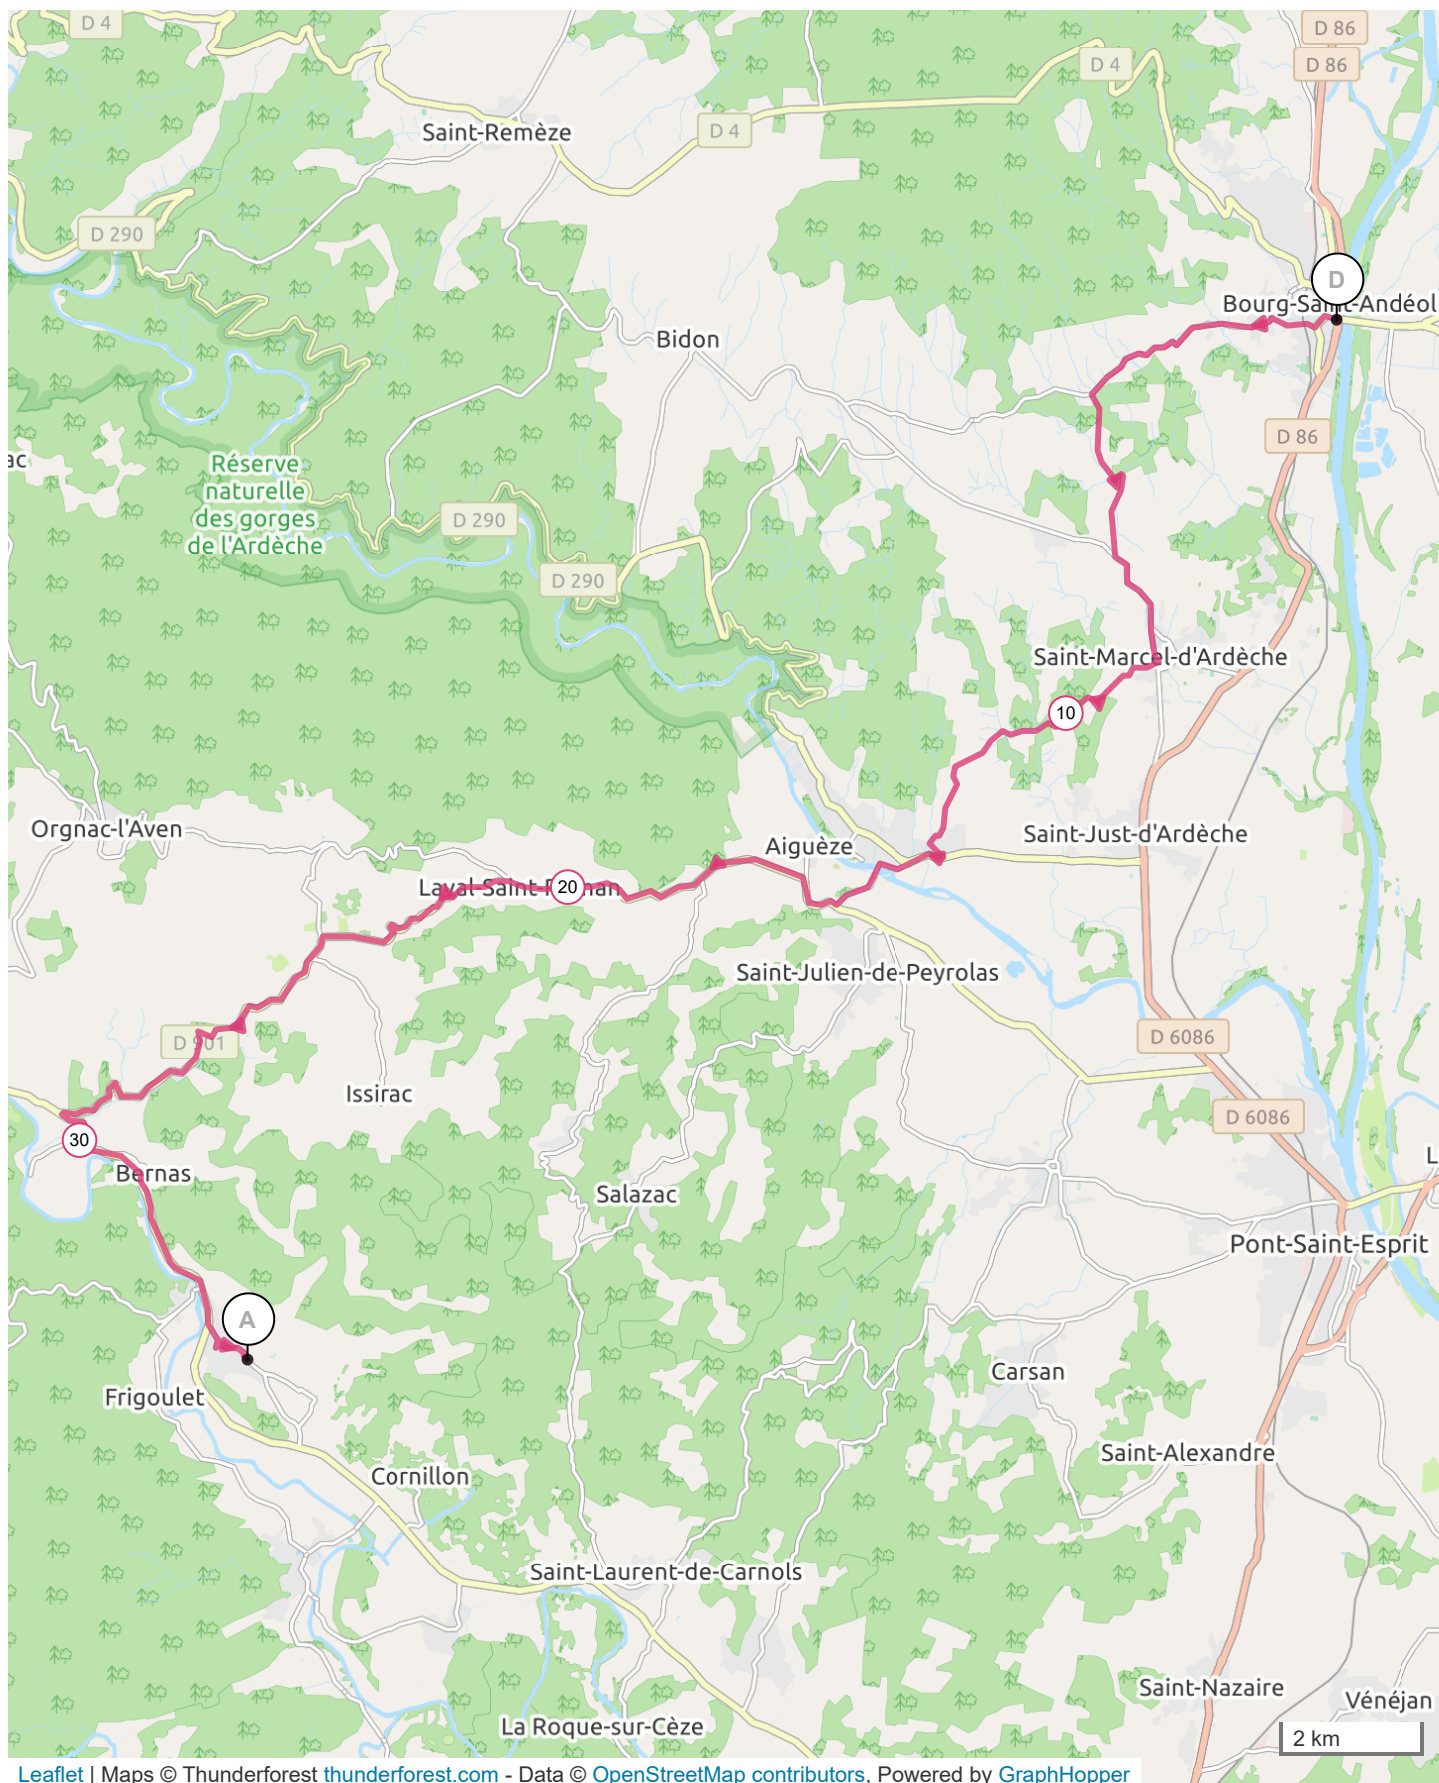

11177511 | Cyclisme - Route | ViaRhôna variante Bourg-Saint-Andéol

- St André-de

Bourg-Saint-Andéol -> Saint-André-de-Roquepertuis

↳ 34.468 km ↑ 599 m ↓ 538 m ▲ 51 m ▲ 256 m

Leaflet | Maps © Thunderforest thunderforest.com - Data © [OpenStreetMap](https://openstreetmap.org) contributors, Powered by [GraphHopper](https://graphhopper.com)

© 2020 Openrunner