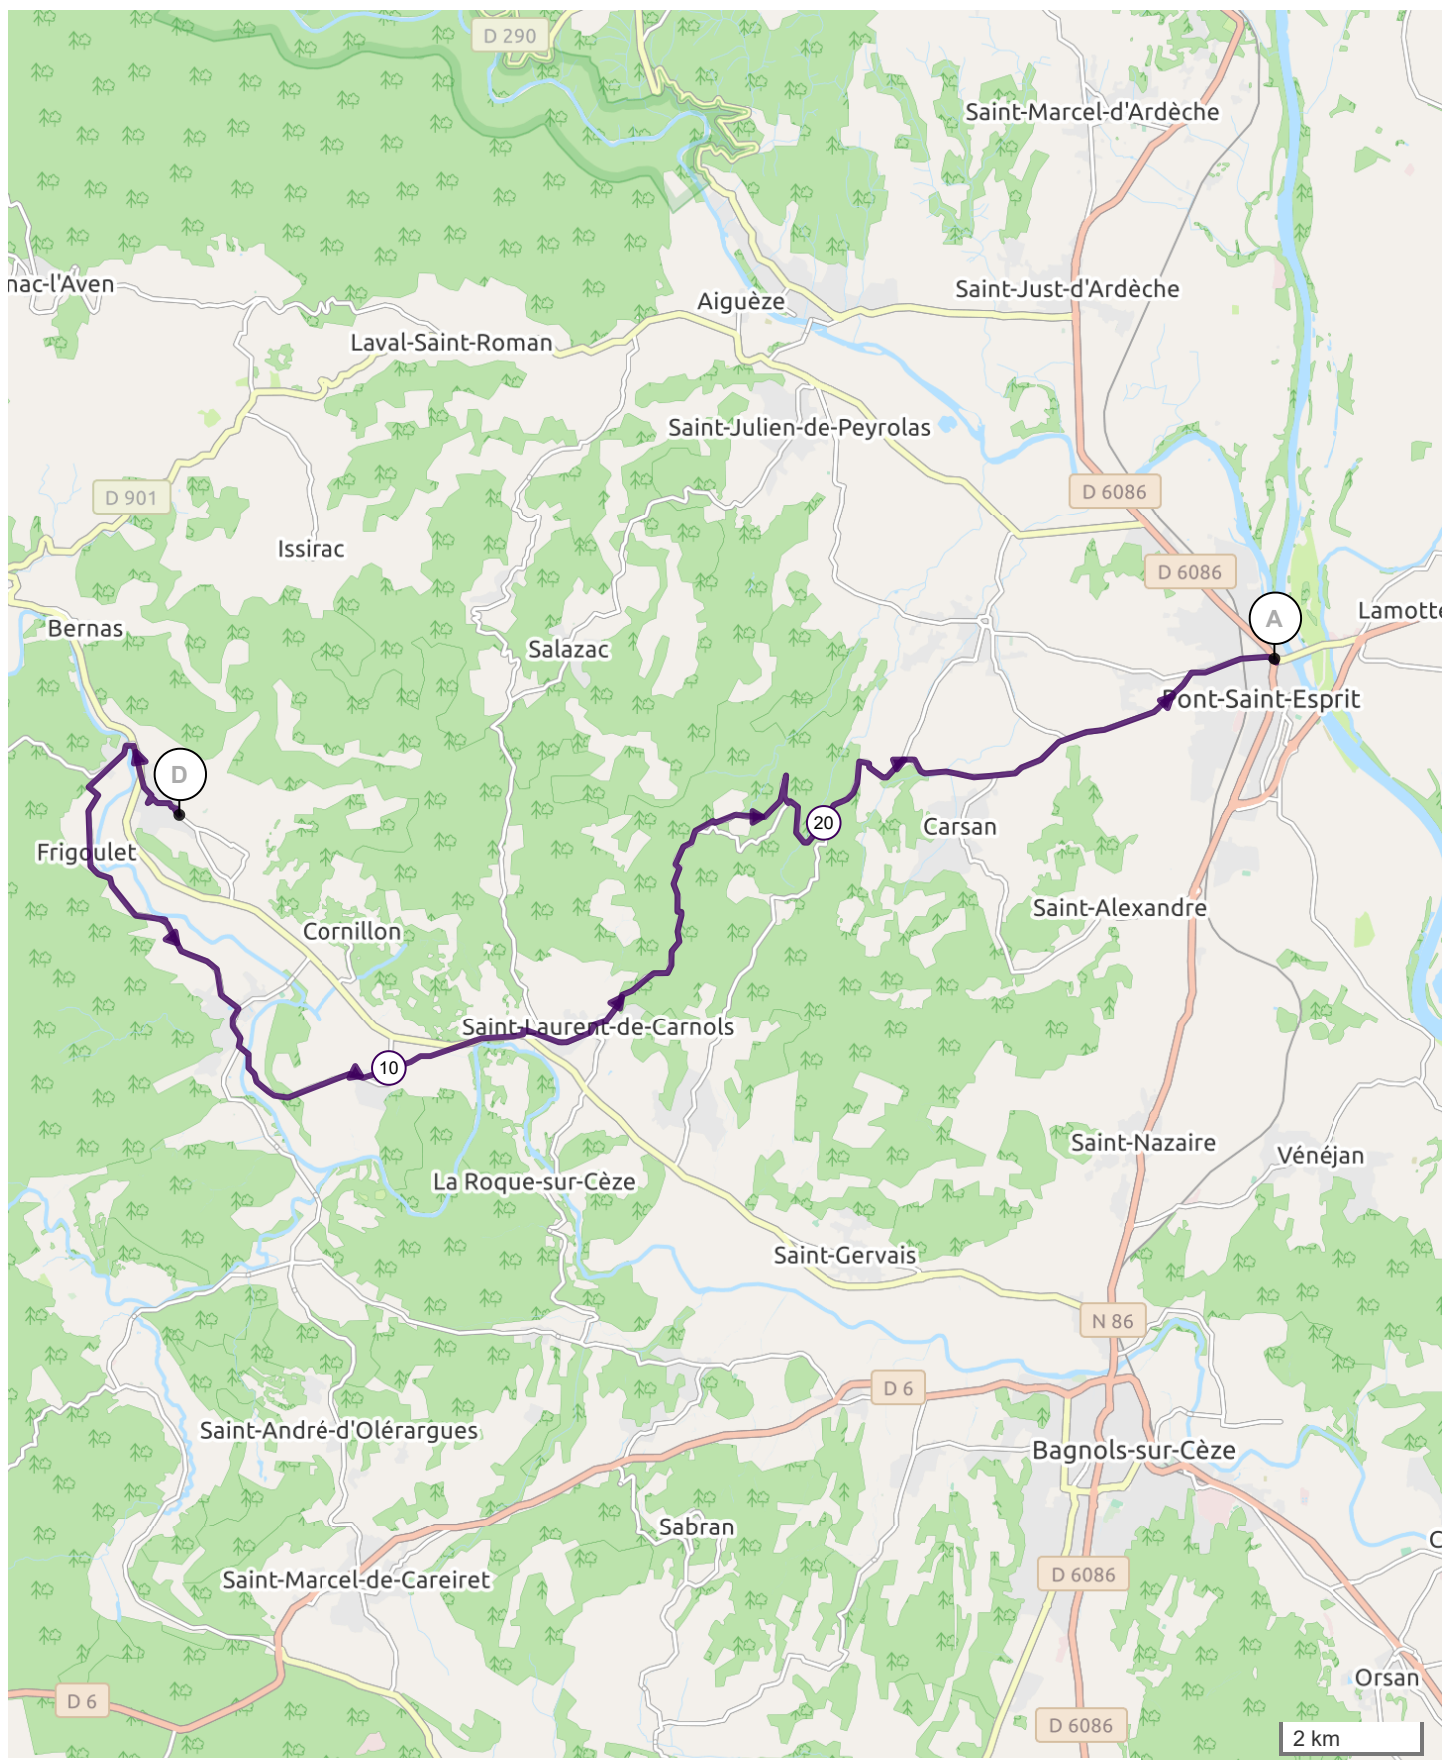

# # 11177565 | Cyclisme - Route | ViaRhôna variante Saint-André-de-Roquepertuis

Saint-André-de-Roquepertuis -> Pont-Saint-Espirit

↳ 27.754 km ⬆️ 341 m ⬇️ 403 m 🏔️ 54 m 📈 261 m

Leaflet | Maps © Thunderforest [thunderforest.com](https://thunderforest.com) - Data © [OpenStreetMap](https://openstreetmap.org) contributors, Powered by [GraphHopper](https://graphhopper.com)

© 2020 Openrunner